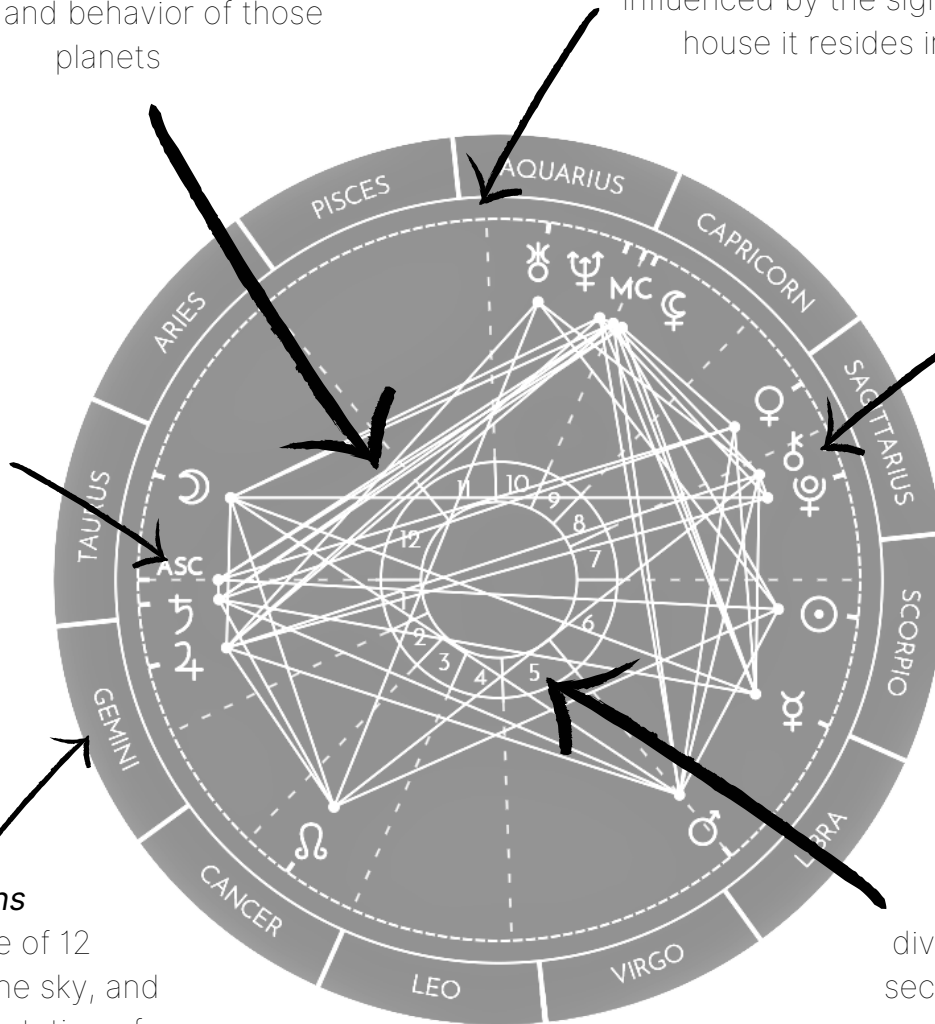

BIRTH CHART *anatomy*

Planetary Aspects
are the connections between planets and influence the energy and behavior of those planets

The Midheaven
is the highest point above the horizon at birth, and will be influenced by the sign and house it resides in

The Ascendant
is where the eastern horizon was at the time of birth, and will be influenced by the house and sign it is positioned in

Planets, Moons and Asteroids
will manifest themselves differently depending on the house and sign they appear in

Star Signs
represent one of 12 constellations in the sky, and affect the manifestation of planetary energy

The Houses
divide the sky into 12 sectors and affect the energy of the planets and signs that occupy them